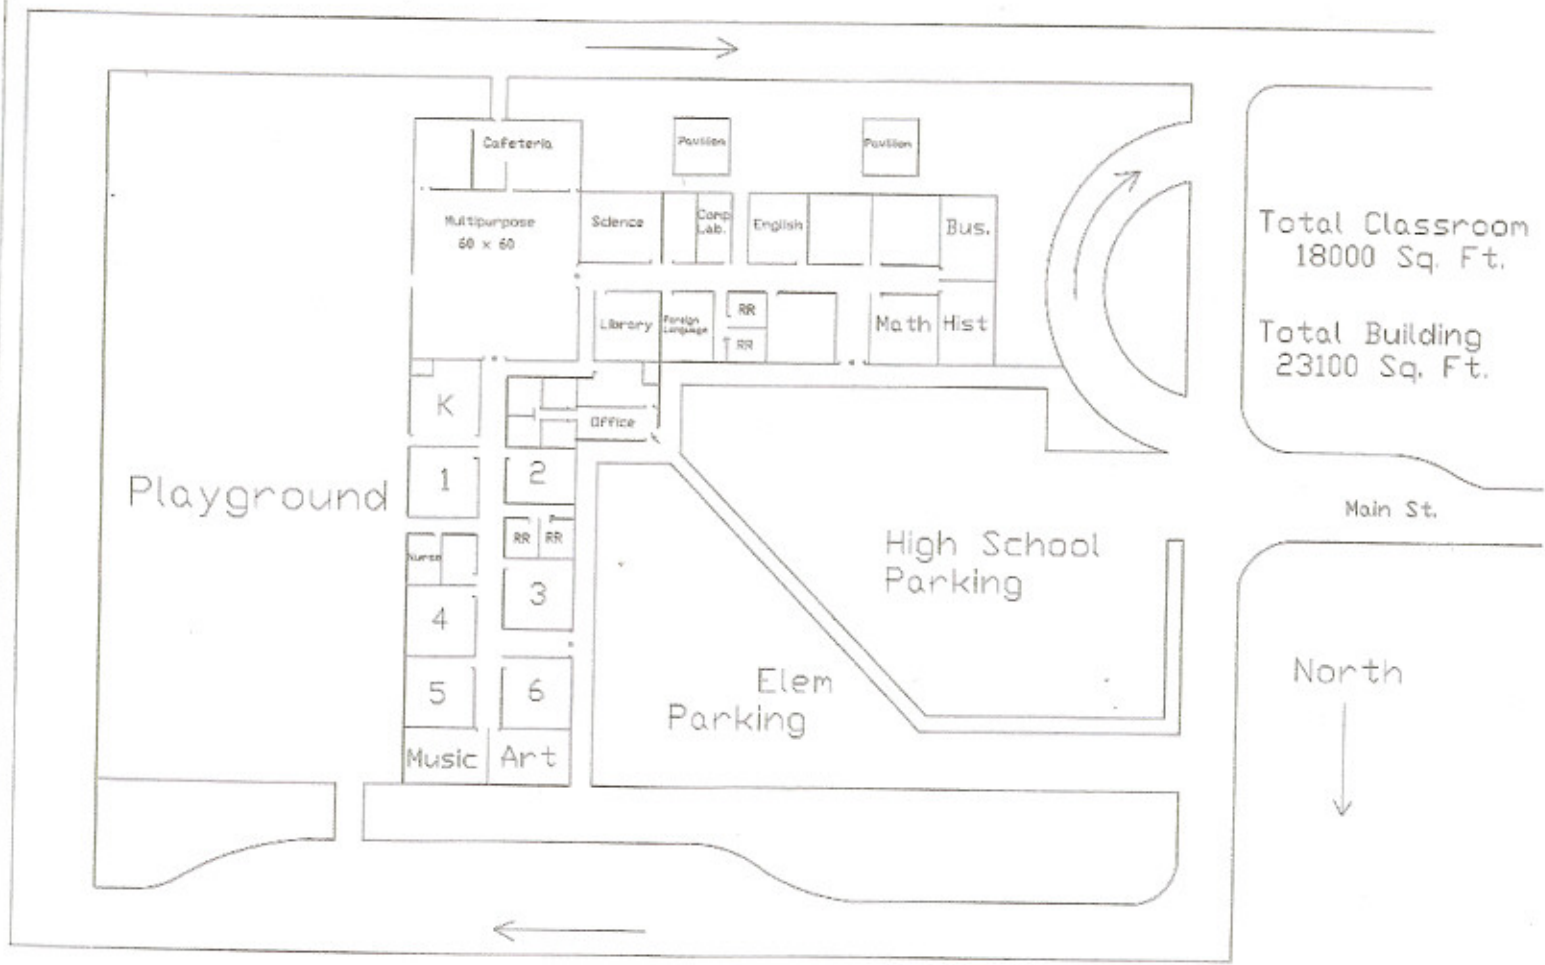

Attachment 7c

Gillett Heritage Academy

Total Classroom
18000 Sq. Ft.
Total Building
23100 Sq. Ft.

Main St.

North